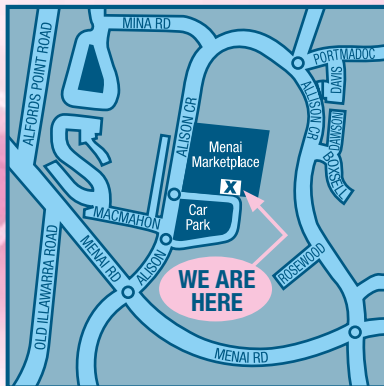

OPENING HOURS

Monday to Friday

8.30am – 5.00pm

Saturday

8.30am – 12 noon

CONTACT DETAILS

A: Level 1, Menai Market Place

Allison Crescent